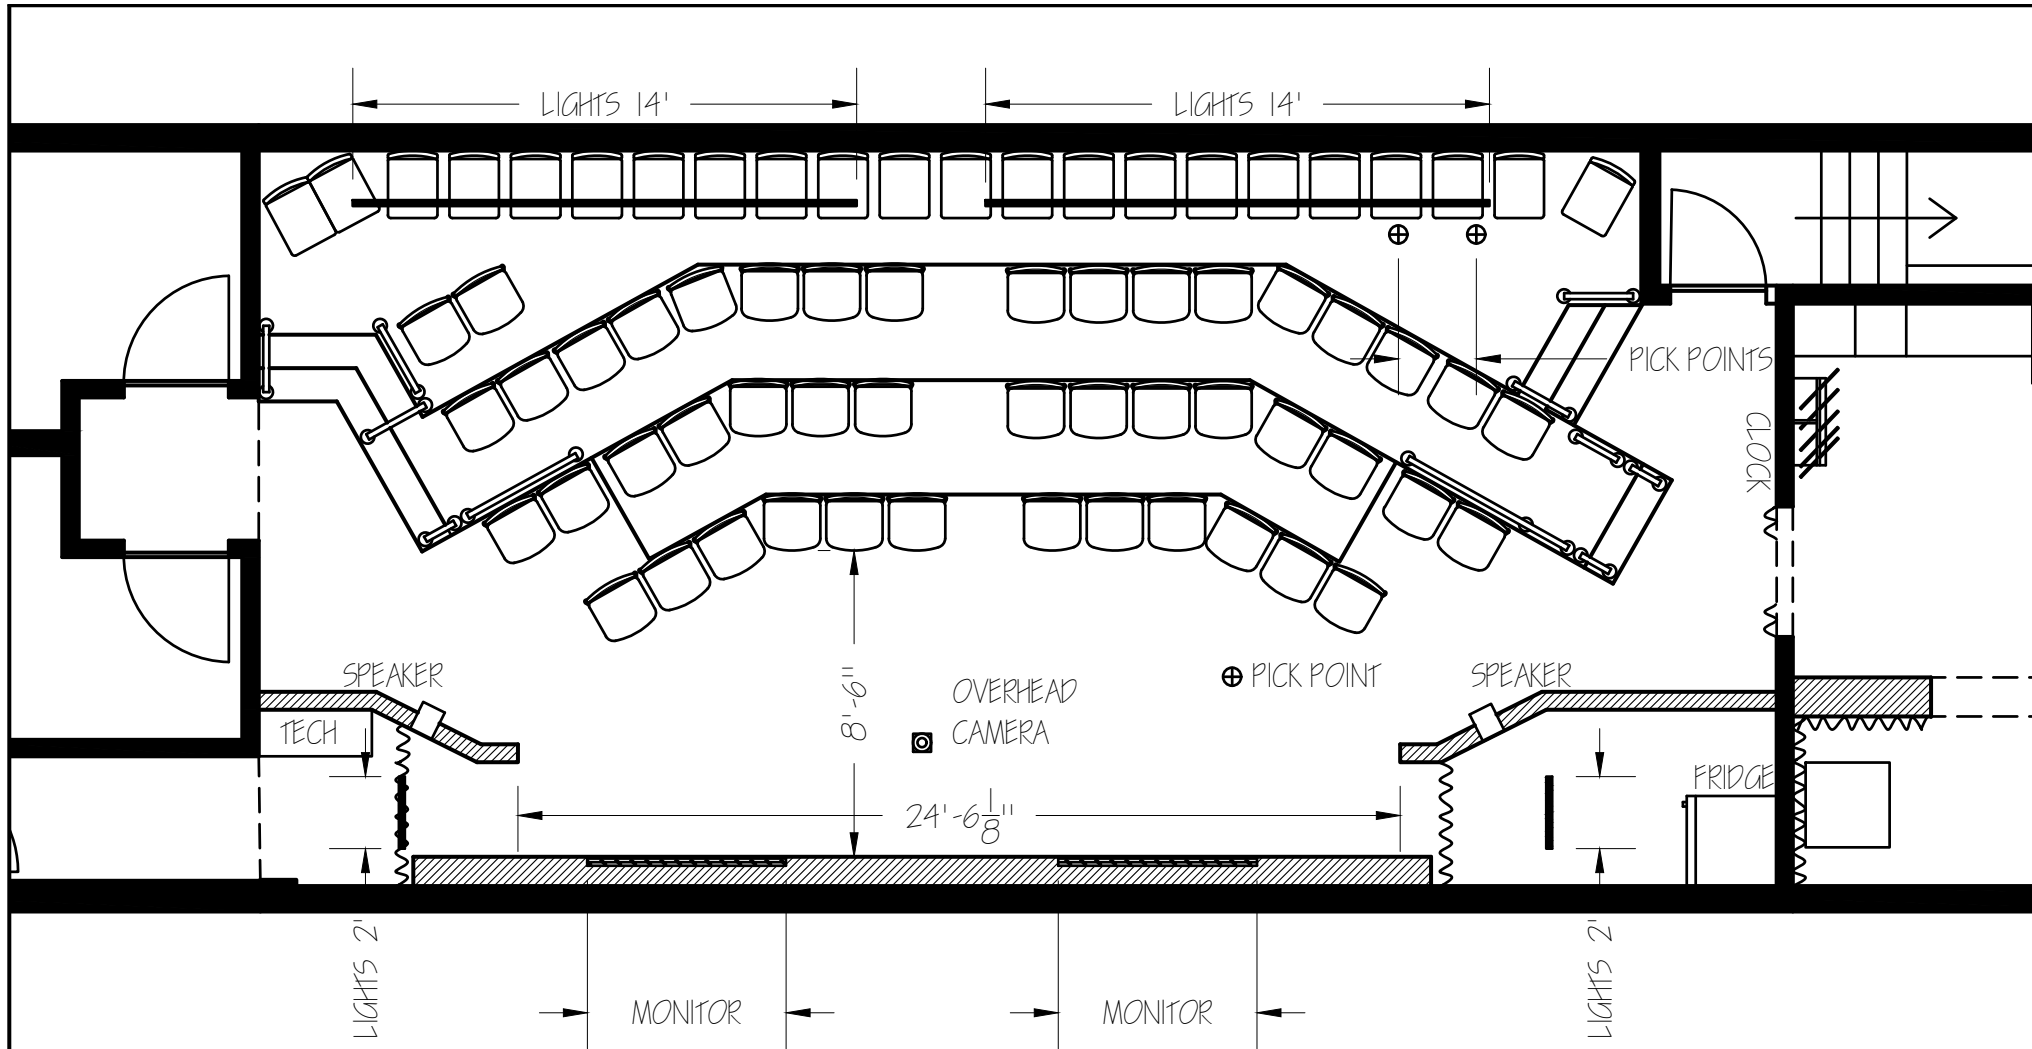

PRIVATE LOUNGE

MAIN PERFORMANCE SPACE

LOBBY

PLAN VIEW

PITTSBURGH CULTURAL TRUST		10/24/21	$\frac{5}{32}'' = 1'$	PLATE 1 OF 3
811 LIBERTY AVE				

NOTES

- FIRST 5 STOOLS ON STAGE RIGHT CAN BE REMOVED TO ADD A PLATFORM FOR USE WITH PICK POINTS
- 46 CHAIRS
- 22 STOOLS
- 68 SEATS TOTAL

		<h1>MAIN STAGE</h1>	
PITTSBURGH CULTURAL TRUST			
811 LIBERTY AVE	10/24/21	$\frac{3}{16}'' = 1'$	PLATE 2 OF 3

NOTES

- 4 HIGH TOP TABLES
- 17 MATCHING STOOLS
- 2 ARMCHAIRS
- 1 LOWER STOOL
- 20 SEATS IN TOTAL

LOUNGE

PITTSBURGH CULTURAL TRUST		PLATE
811 LIBERTY AVE	10/24/21	3
	$\frac{1}{4}'' = 1'$	OF 3