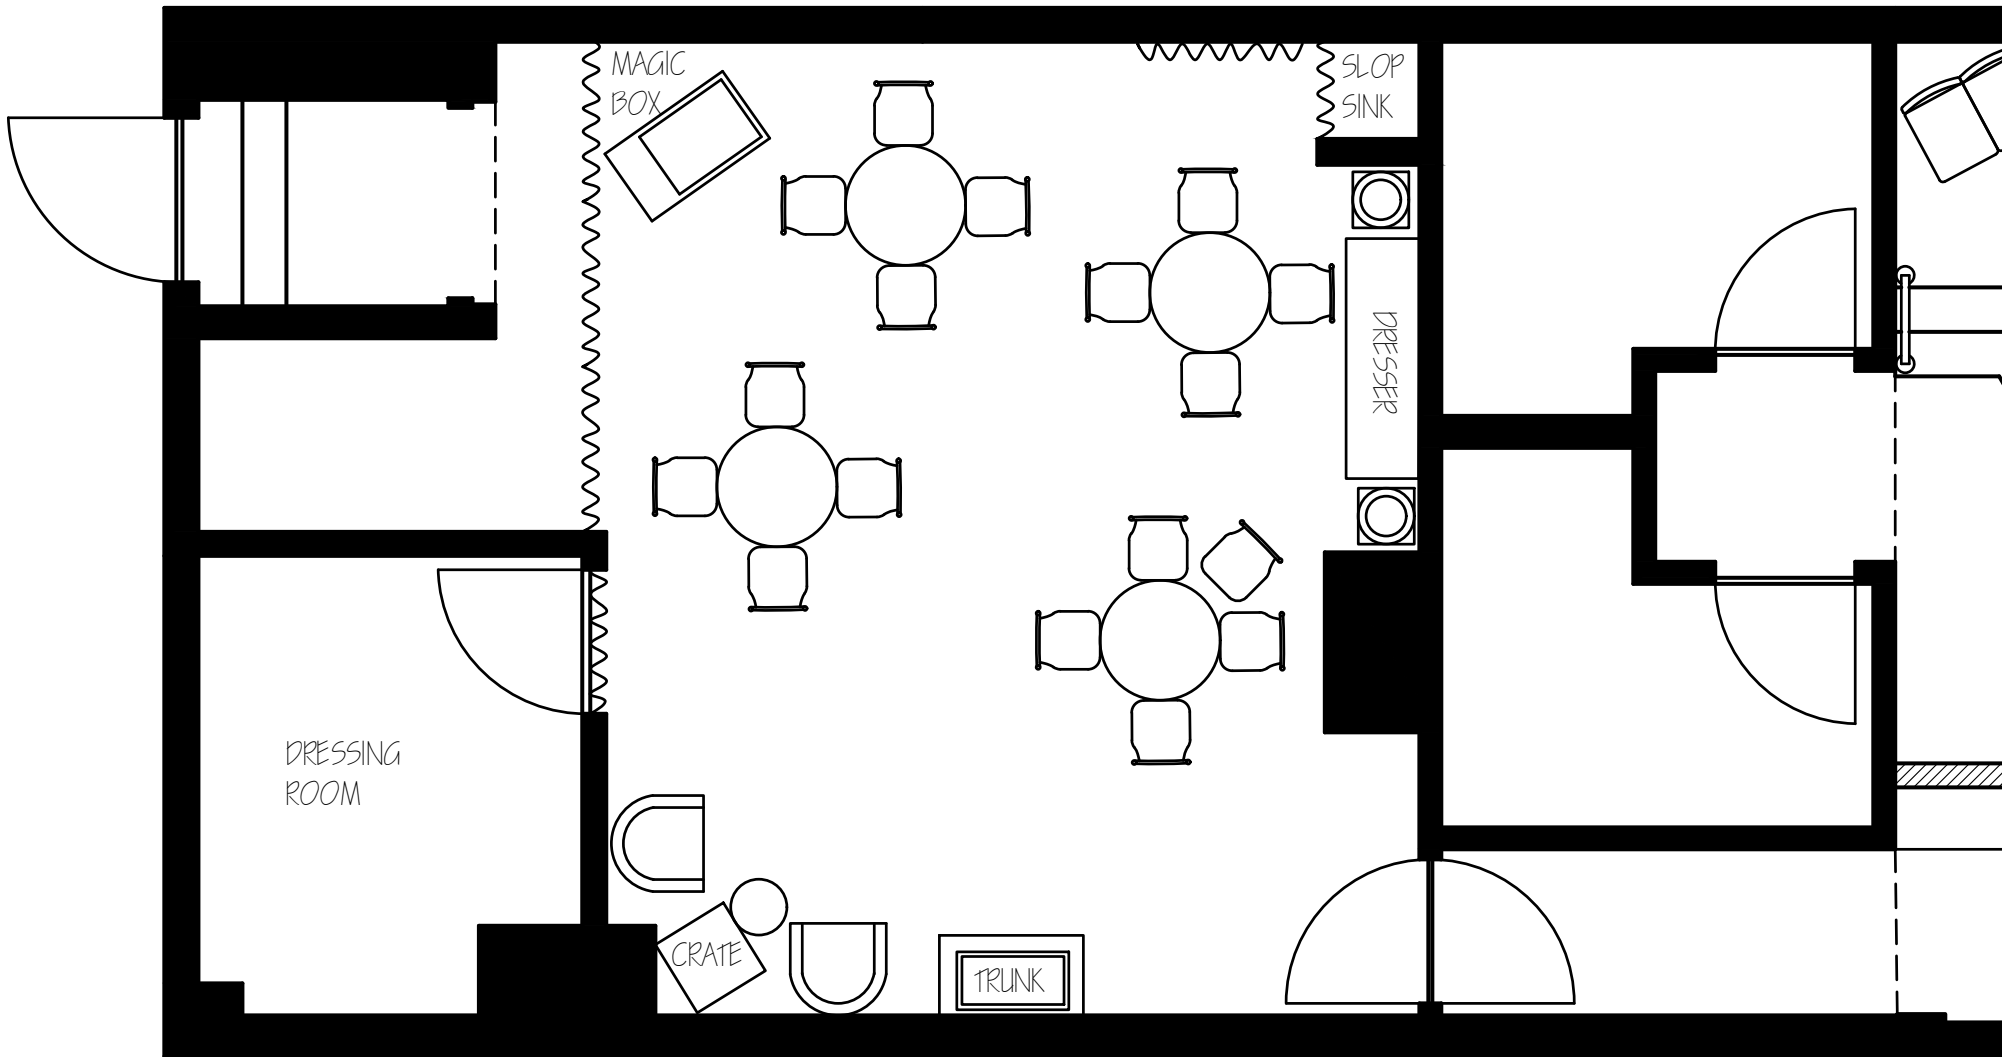

PRIVATE LOUNGE

MAIN PERFORMANCE SPACE

LOBBY

PLAN VIEW

PITTSBURGH CULTURAL TRUST		10/24/21	$\frac{5}{32}'' = 1'$	PLATE 1 OF 3
811 LIBERTY AVE				

NOTES

- FIRST 5 STOOLS ON STAGE RIGHT CAN BE REMOVED TO ADD A PLATFORM FOR USE WITH PICK POINTS
- 46 CHAIRS
- 22 STOOLS
- 68 SEATS TOTAL

		<h1>MAIN STAGE</h1>	
PITTSBURGH CULTURAL TRUST			
811 LIBERTY AVE	10/24/21	$\frac{3}{16}'' = 1'$	PLATE 2 OF 3

NOTES

- 4 HIGH TOP TABLES
- 17 MATCHING STOOLS
- 2 ARMCHAIRS
- 1 LOWER STOOL
- 20 SEATS IN TOTAL

LOUNGE

PITTSBURGH CULTURAL TRUST		PLATE
811 LIBERTY AVE	10/24/21	3
	$\frac{1}{4}'' = 1'$	OF 3