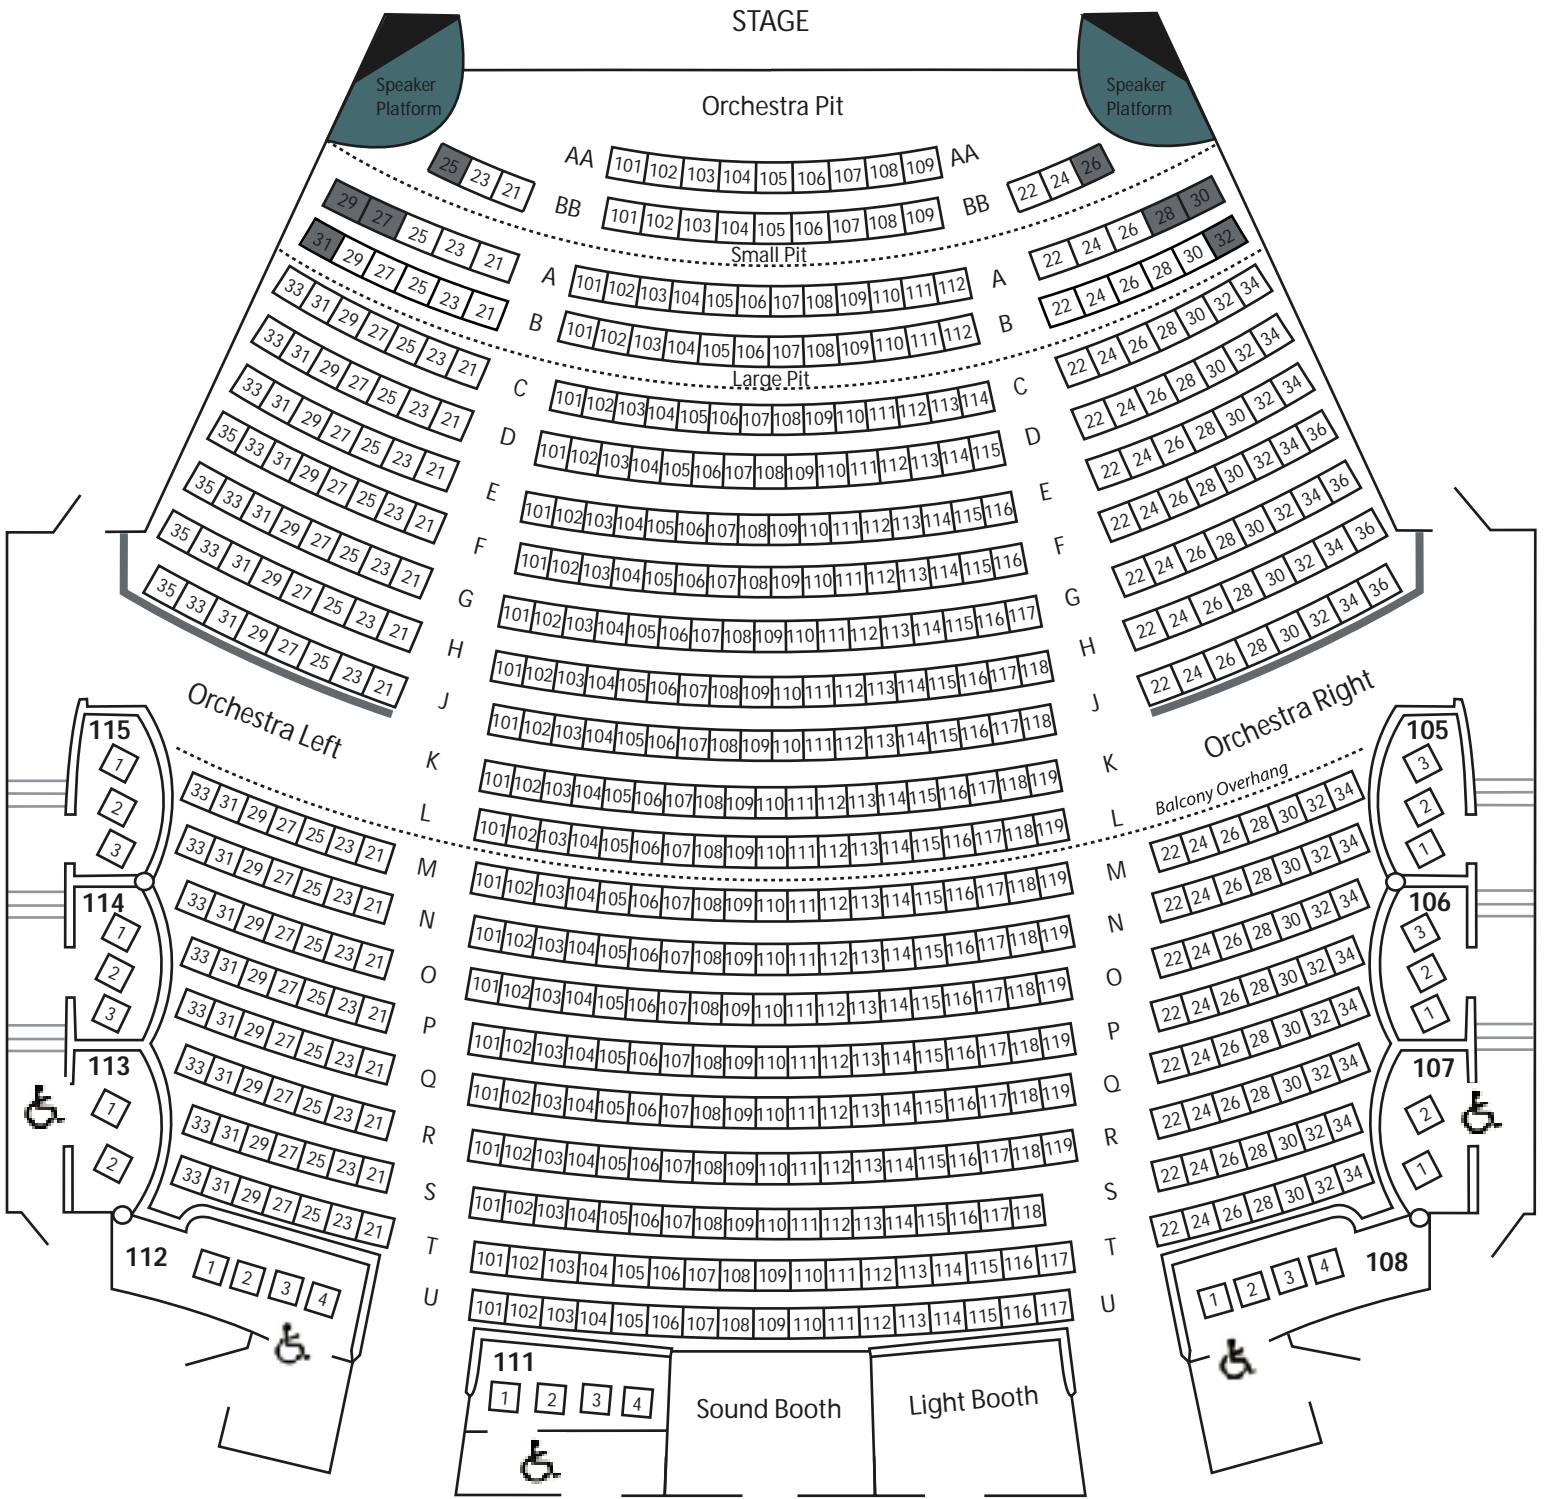

Byham Theater Seating Chart Orchestra Level

Byham Theater
101 Sixth Street
Pittsburgh, PA 15222
A Project of the
Pittsburgh Cultural Trust

Partial View Seat

Byham Theater Seating Chart Balcony Level

Byham Theater
101 Sixth Street
Pittsburgh, PA 15222
A Project of the
Pittsburgh Cultural Trust

STAGE