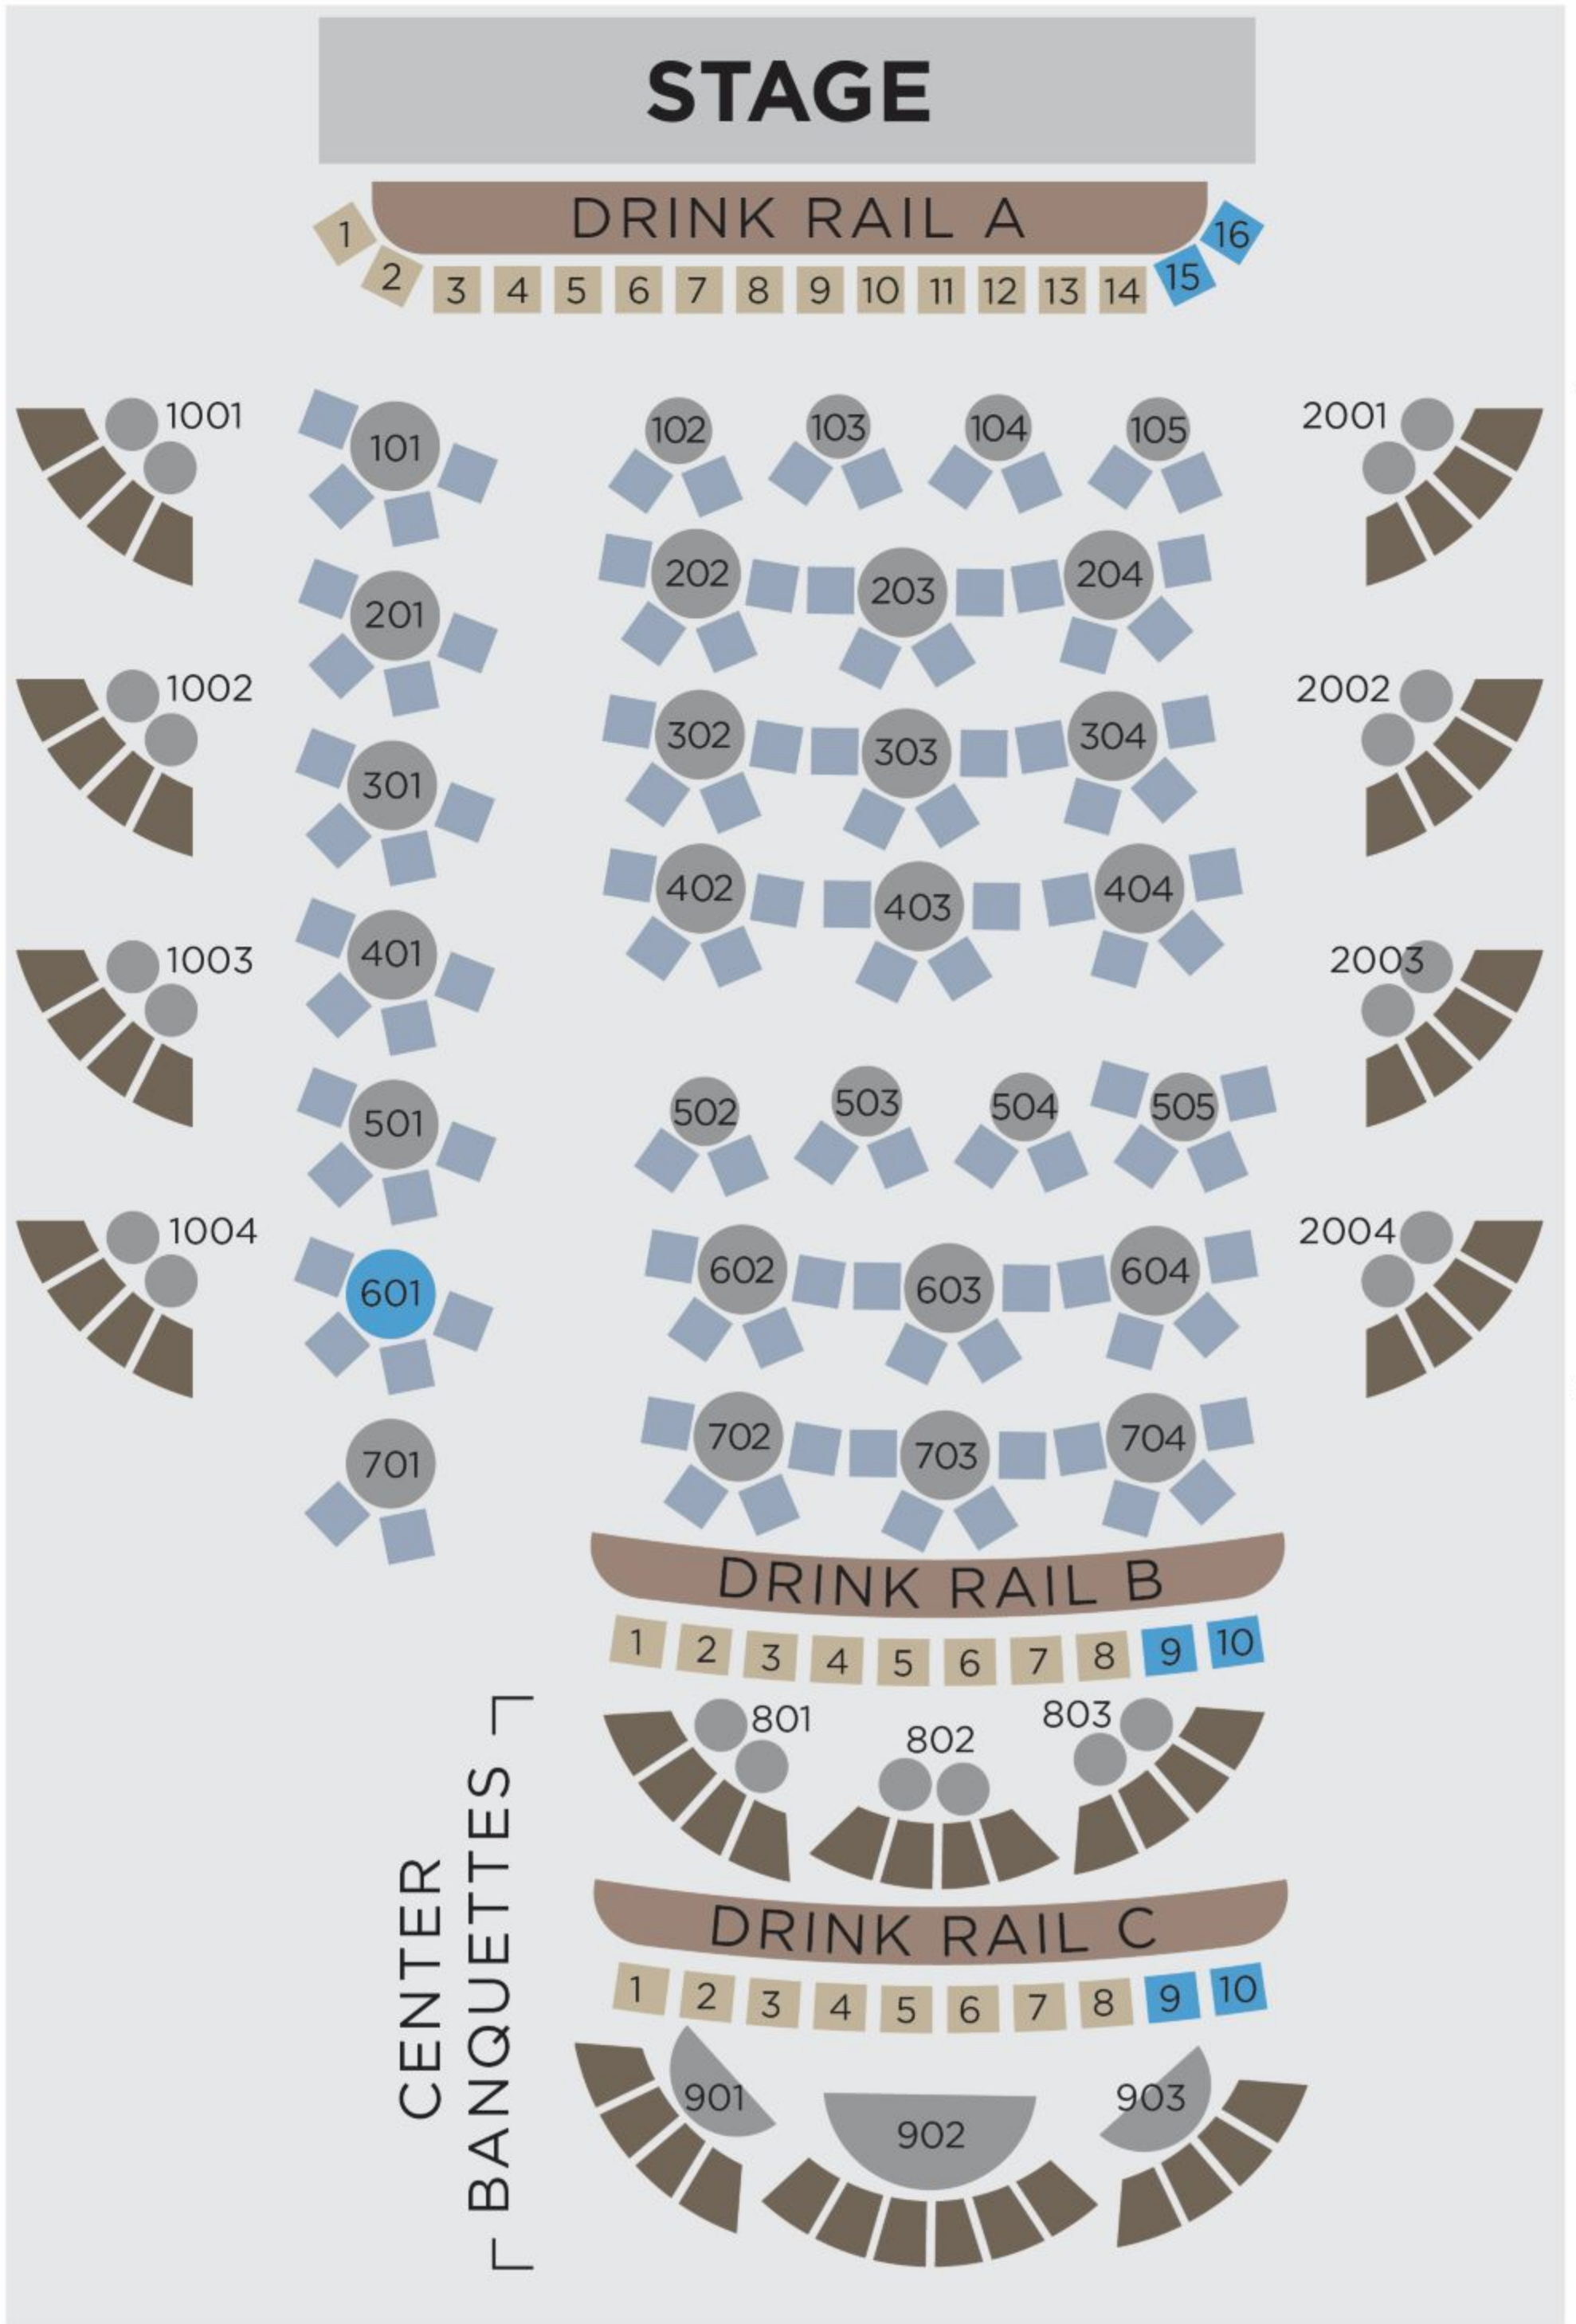

GREER CABARET THEATER

KEY

- Drink Rail
- Banquette
- Table
- ADA Seating